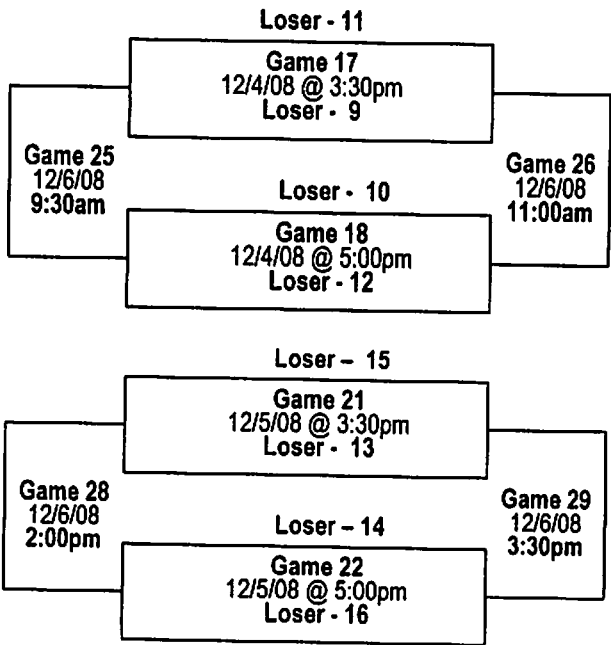

**L
-
Q
-
A
N
T
C
O
S
H
O
O
T
O
U
T**

Loser - 19
Game 27
12/6/08 @ 12:30pm
Loser - 20

Loser - 23
Game 31 3rd Place
12/6/08 @ 6:30pm
Loser - 24

*Bottom Team in the bracket:
HOME TEAM – "WHITE"*