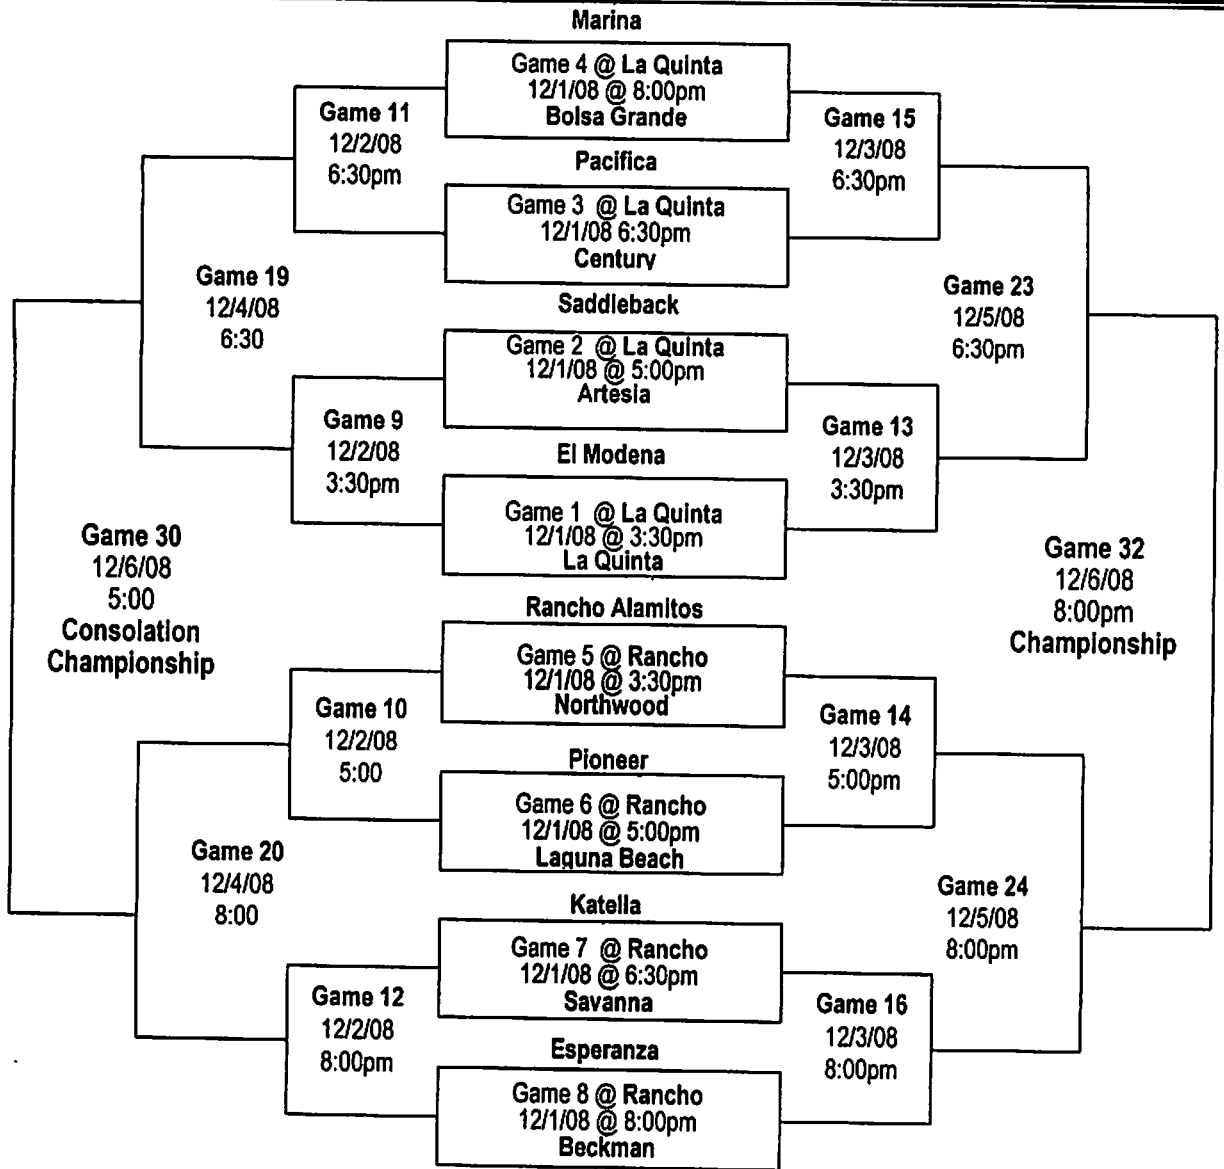

**L
-
Q
-
A
N
T
C
O
S
H
O
O
T
O
U
T**

Loser - 19
Game 27
12/6/08 @ 12:30pm
Loser - 20

Loser - 23
Game 31 3rd Place
12/6/08 @ 6:30pm
Loser - 24

*Bottom Team in the bracket:
HOME TEAM – "WHITE"*